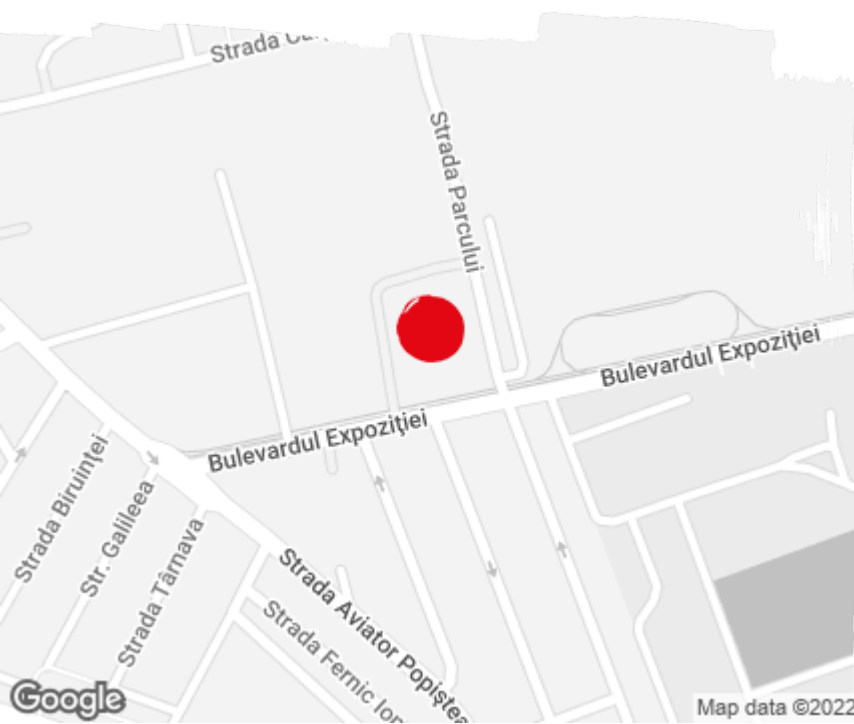

Office to let

Dageco Expozitiei Estate - C1

Bucharest, Sector 1, 2 Expozitiei blvd.

Building information

Building status	Existing
Year of construction	2005
Parking ratio	1 / 79 sq m
Total building area	13 343 sq m

Commercial terms

Office space*	after login *
Parking	after login *
Service charge*	after login *
Minimum lease term	after login *
Availability	after login *

* Asking terms for m²/month

Location

Available space

13 338 sq m

Available office space

2 168 sq m

Minimum office space